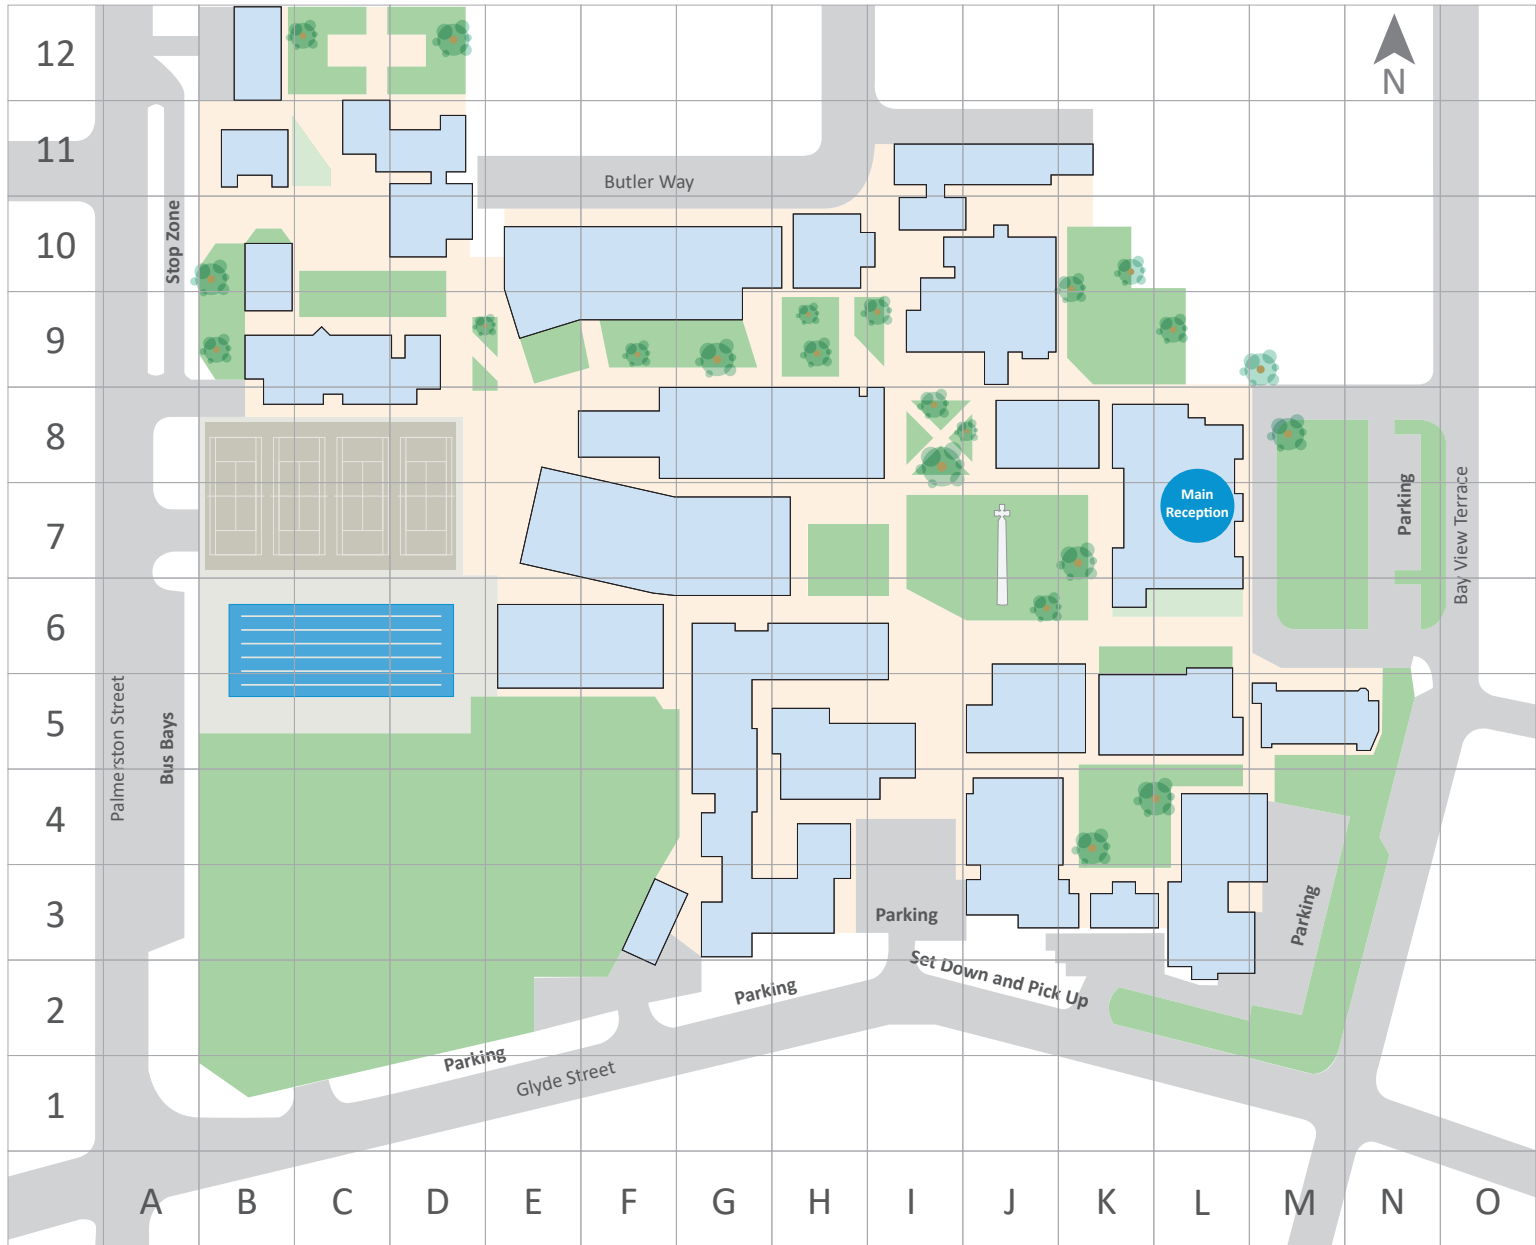

BAY VIEW CAMPUS MAP

St Hilda's
ANGELICAN SCHOOL FOR GIRLS

Catherine House
Main Reception
Board Room
School Hall
Year 12 Common Room
Upper Level
Exam Centre
Business and Finance
School Development and Philanthropy