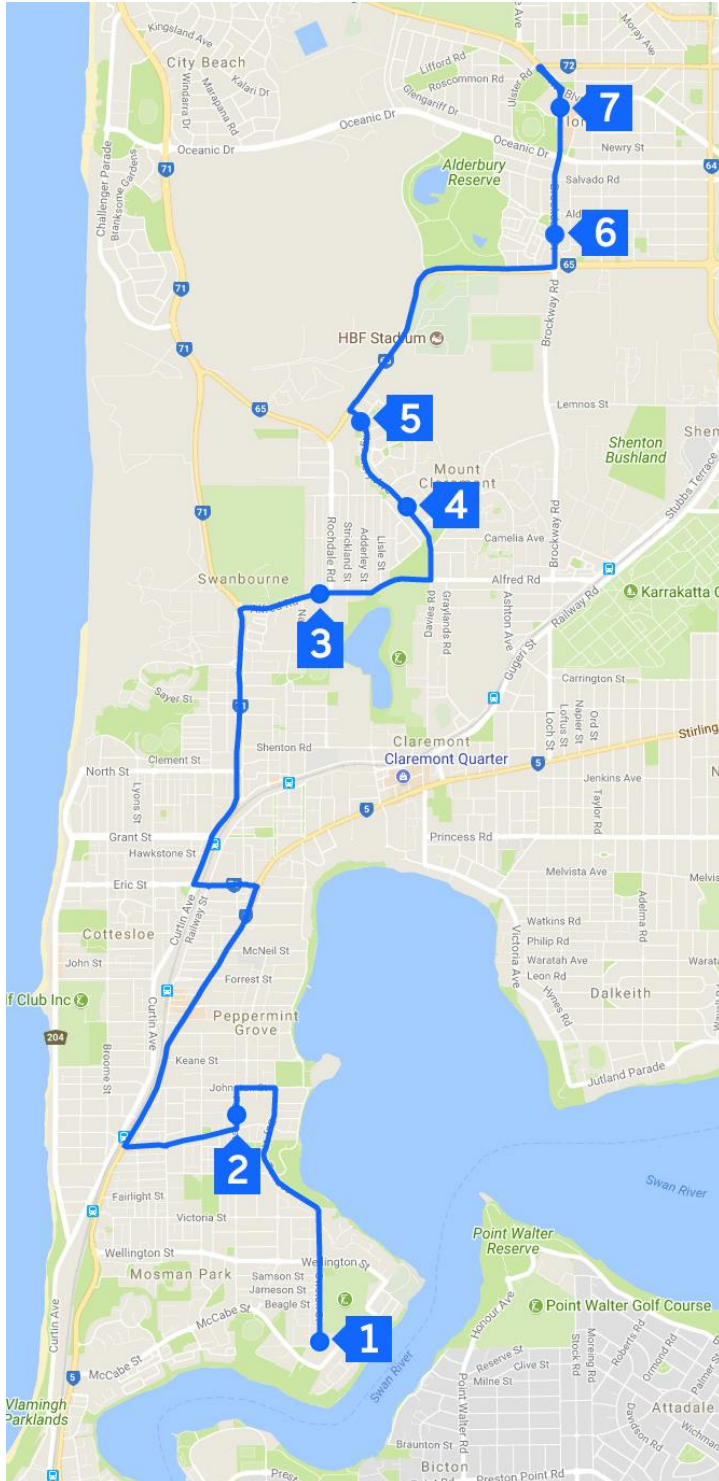

**ST HILDA'S ANGLICAN SCHOOL FOR GIRLS  
Proposed School Bus Routes - 2017**

**Floreat Bus Route – morning, effective August 2017**

TIME	STOP	ROUTE
7:45	1	HOWTREE PLACE, FLOREAT
7:49	2	BROOKDALE STREET, AFTER ALDERBURY STREET
7:52	3	MONTGOMERY AVENUE/STEVENSON AVENUE
7:53	4	MONTGOMERY AVENUE, AFTER OXFORD COURT
7:55	5	ALFRED ROAD, AFTER BUTLER AVENUE
8:10	6	BAY VIEW CAMPUS, PALMERSTON STREET
8:20	7	CHIDLEY CAMPUS, MCCABE STREET

**ST HILDA'S ANGLICAN SCHOOL FOR GIRLS  
Proposed School Bus Routes - 2017**

**Floreat Bus Route – afternoon, effective August 2017**

TIME	STOP	ROUTE
3:20	1	CHIDLEY CAMPUS, OWSTON STREET
3:40	2	BAY VIEW CAMPUS, PALMERSTON STREET
3:55	3	ALFRED ROAD, AFTER BUTLER AVENUE
4:00	4	MONTGOMERY AVENUE, AFTER KINGS ROW
4:03	5	STEVENSON AVENUE/MONTGOMERY AVENUE
4:06	6	BROOKDALE STREET, AFTER ALDERBURY STREET
4:10	7	HOWTREE PLACE, FLOREAT