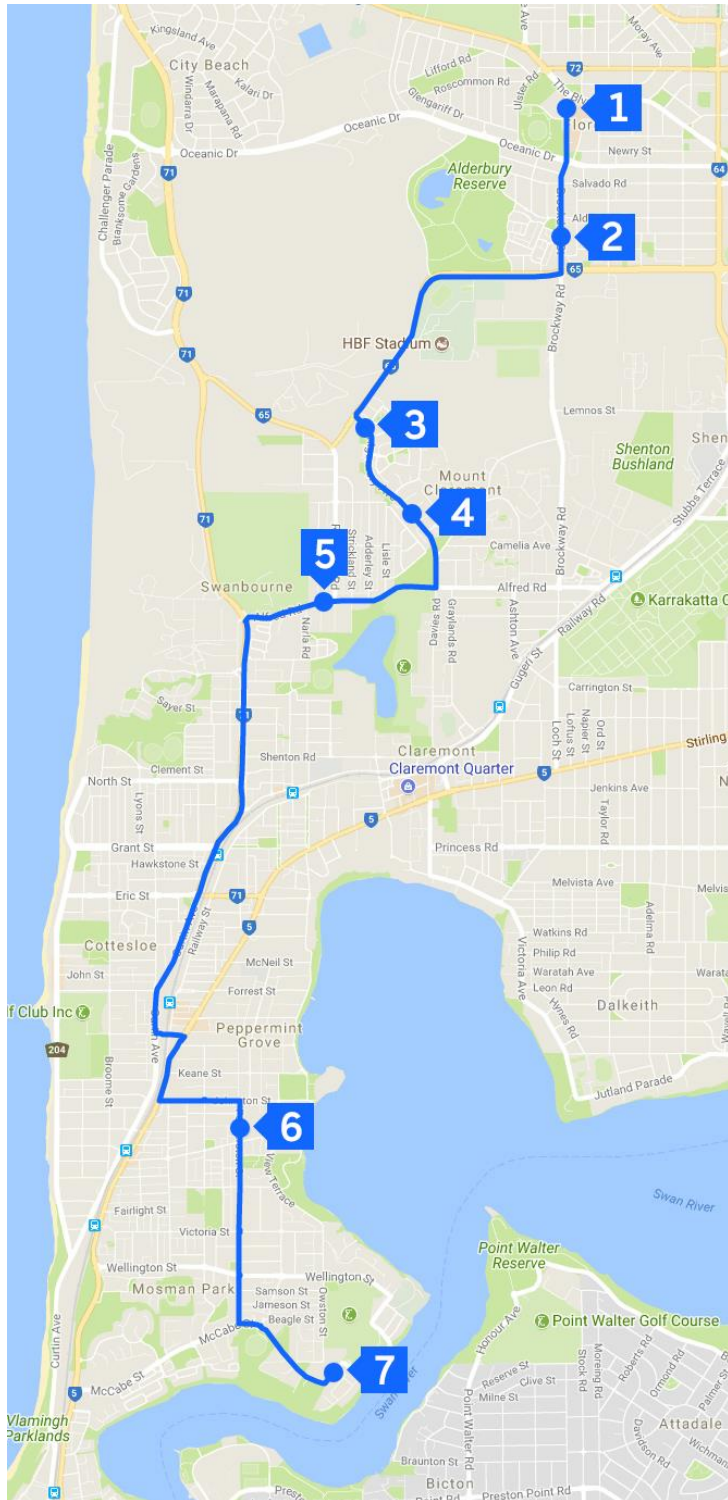

**ST HILDA'S ANGLICAN SCHOOL FOR GIRLS  
Proposed School Bus Routes - 2017**

**Floreat Bus Route – morning, effective August 2017**

TIME	STOP	ROUTE
7:45	1	HOWTREE PLACE, FLOREAT
7:49	2	BROOKDALE STREET, AFTER ALDERBURY STREET
7:52	3	MONTGOMERY AVENUE/STEVENSON AVENUE
7:53	4	MONTGOMERY AVENUE, AFTER OXFORD COURT
7:55	5	ALFRED ROAD, AFTER BUTLER AVENUE
8:10	6	BAY VIEW CAMPUS, PALMERSTON STREET
8:20	7	CHIDLEY CAMPUS, MCCABE STREET

**ST HILDA'S ANGLICAN SCHOOL FOR GIRLS  
Proposed School Bus Routes - 2017**

**Floreat Bus Route – afternoon, effective August 2017**

TIME	STOP	ROUTE
3:20	1	CHIDLEY CAMPUS, OWSTON STREET
3:40	2	BAY VIEW CAMPUS, PALMERSTON STREET
3:55	3	ALFRED ROAD, AFTER BUTLER AVENUE
4:00	4	MONTGOMERY AVENUE, AFTER KINGS ROW
4:03	5	STEVENSON AVENUE/MONTGOMERY AVENUE
4:06	6	BROOKDALE STREET, AFTER ALDERBURY STREET
4:10	7	HOWTREE PLACE, FLOREAT