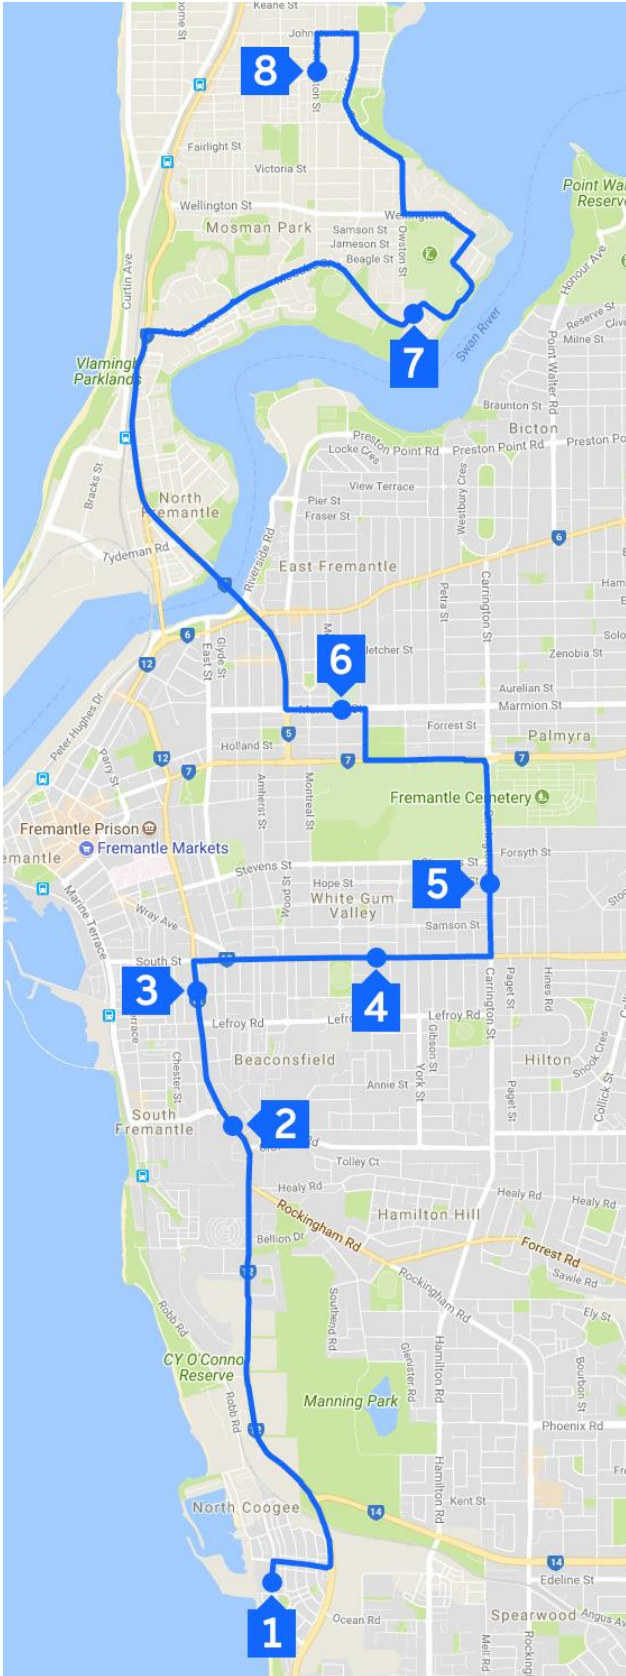

**ST HILDA'S ANGLICAN SCHOOL FOR GIRLS
Proposed School Bus Routes - 2017**

Coogee Bus Route – morning, effective August 2017

TIME	STOP	ROUTE
7:30	1	ORSINO BVD AFTER CALYPSO PDE, COOGEE MARINA (Bus Stop 26370)
7:43	2	HAMPTON RD AFTER CULVER STREET (Bus Stop 10687)
7:45	3	HAMPTON RD AFTER MARTHA ST (Bus Stop 10690)
7:48	4	SOUTH ST AFTER NANNINE AVE (Bus Stop 10477)
7:51	5	CARRINGTON ST BEFORE HOPE ST (Bus Stop 10779)
7:56	6	MARMION ST BEFORE ONSLOW ST (Bus Stop 10747)
8:10	7	ST HILDA'S CHILDLEY CAMPUS (McCabe Street)
8:20	8	ST HILDA'S BAY VIEW CAMPUS (Palmerston Street)

**ST HILDA'S ANGLICAN SCHOOL FOR GIRLS
Proposed School Bus Routes - 2017**

Coogee Bus Route – afternoon, effective August 2017

TIME	STOP	ROUTE
3:20	1	ST HILDA'S CHIDLEY CAMPUS (Owston Street)
3:40	2	ST HILDA'S BAY VIEW CAMPUS (Palmerston Street)
4:12	3	MARMION ST AFTER MOSS ST (Bus Stop 10697)
4:15	4	CARRINGTON ST BEFORE CLARKE ST (within 50m)
4:18	5	SOUTH ST AFTER CENTRAL AVE (Bus Stop 10554)
4:21	6	HAMPTON RD AFTER SOUTH ST (Bus Stop 10564)
4:24	7	HAMPTON RD AFTER CULVER ST (Bus Stop 10568)
4:35	8	ORSINO BLVD AFTER PANTHON AVE, COOGEE MARINA (opposite Bus Stop 26370)