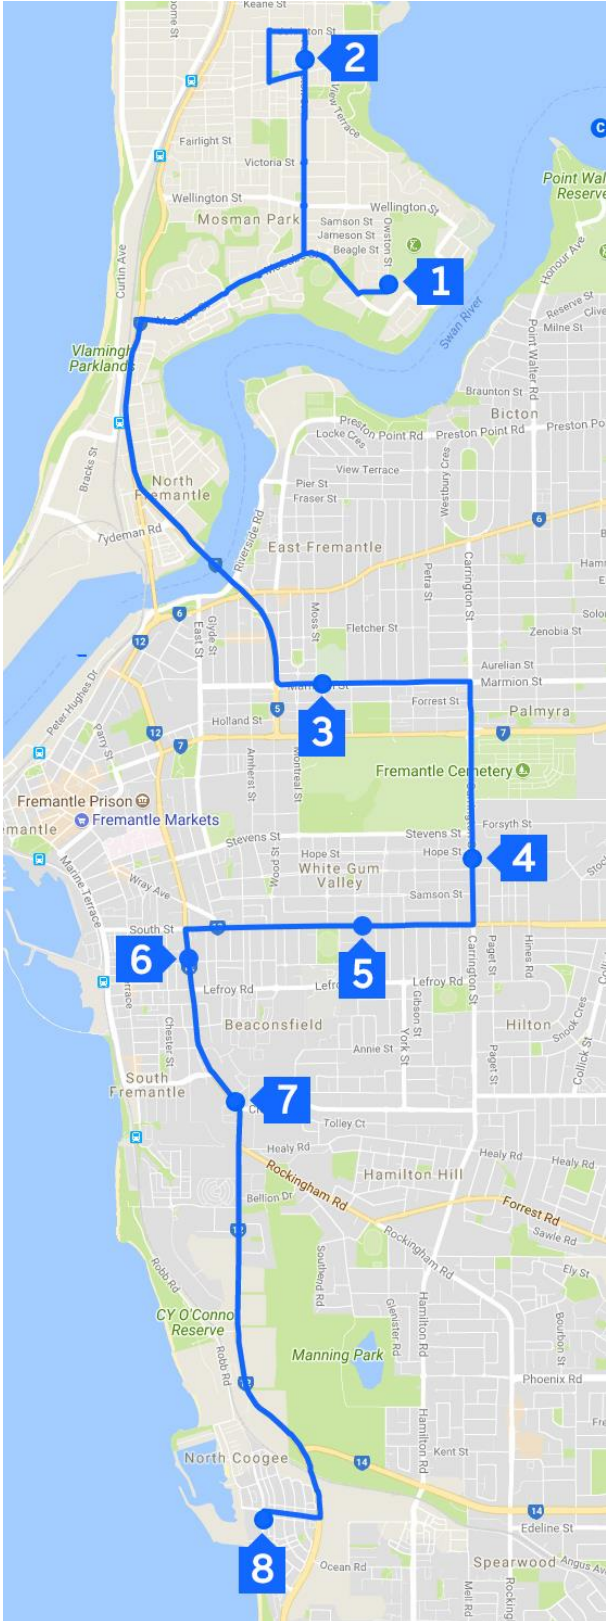

**ST HILDA'S ANGLICAN SCHOOL FOR GIRLS
Proposed School Bus Routes - 2017**

Coogee Bus Route – morning, effective August 2017

TIME	STOP	ROUTE
7:30	1	ORSINO BVD AFTER CALYPSO PDE, COOGEE MARINA (Bus Stop 26370)
7:43	2	HAMPTON RD AFTER CULVER STREET (Bus Stop 10687)
7:45	3	HAMPTON RD AFTER MARTHA ST (Bus Stop 10690)
7:48	4	SOUTH ST AFTER NANNINE AVE (Bus Stop 10477)
7:51	5	CARRINGTON ST BEFORE HOPE ST (Bus Stop 10779)
7:56	6	MARMION ST BEFORE ONSLOW ST (Bus Stop 10747)
8:10	7	ST HILDA'S CHILDLEY CAMPUS (McCabe Street)
8:20	8	ST HILDA'S BAY VIEW CAMPUS (Palmerston Street)

**ST HILDA'S ANGLICAN SCHOOL FOR GIRLS
Proposed School Bus Routes - 2017**

Coogee Bus Route – afternoon, effective August 2017

TIME	STOP	ROUTE
3:20	1	ST HILDA'S CHIDLEY CAMPUS (Owston Street)
3:40	2	ST HILDA'S BAY VIEW CAMPUS (Palmerston Street)
4:12	3	MARMION ST AFTER MOSS ST (Bus Stop 10697)
4:15	4	CARRINGTON ST BEFORE CLARKE ST (within 50m)
4:18	5	SOUTH ST AFTER CENTRAL AVE (Bus Stop 10554)
4:21	6	HAMPTON RD AFTER SOUTH ST (Bus Stop 10564)
4:24	7	HAMPTON RD AFTER CULVER ST (Bus Stop 10568)
4:35	8	ORSINO BLVD AFTER PANTHON AVE, COOGEE MARINA (opposite Bus Stop 26370)