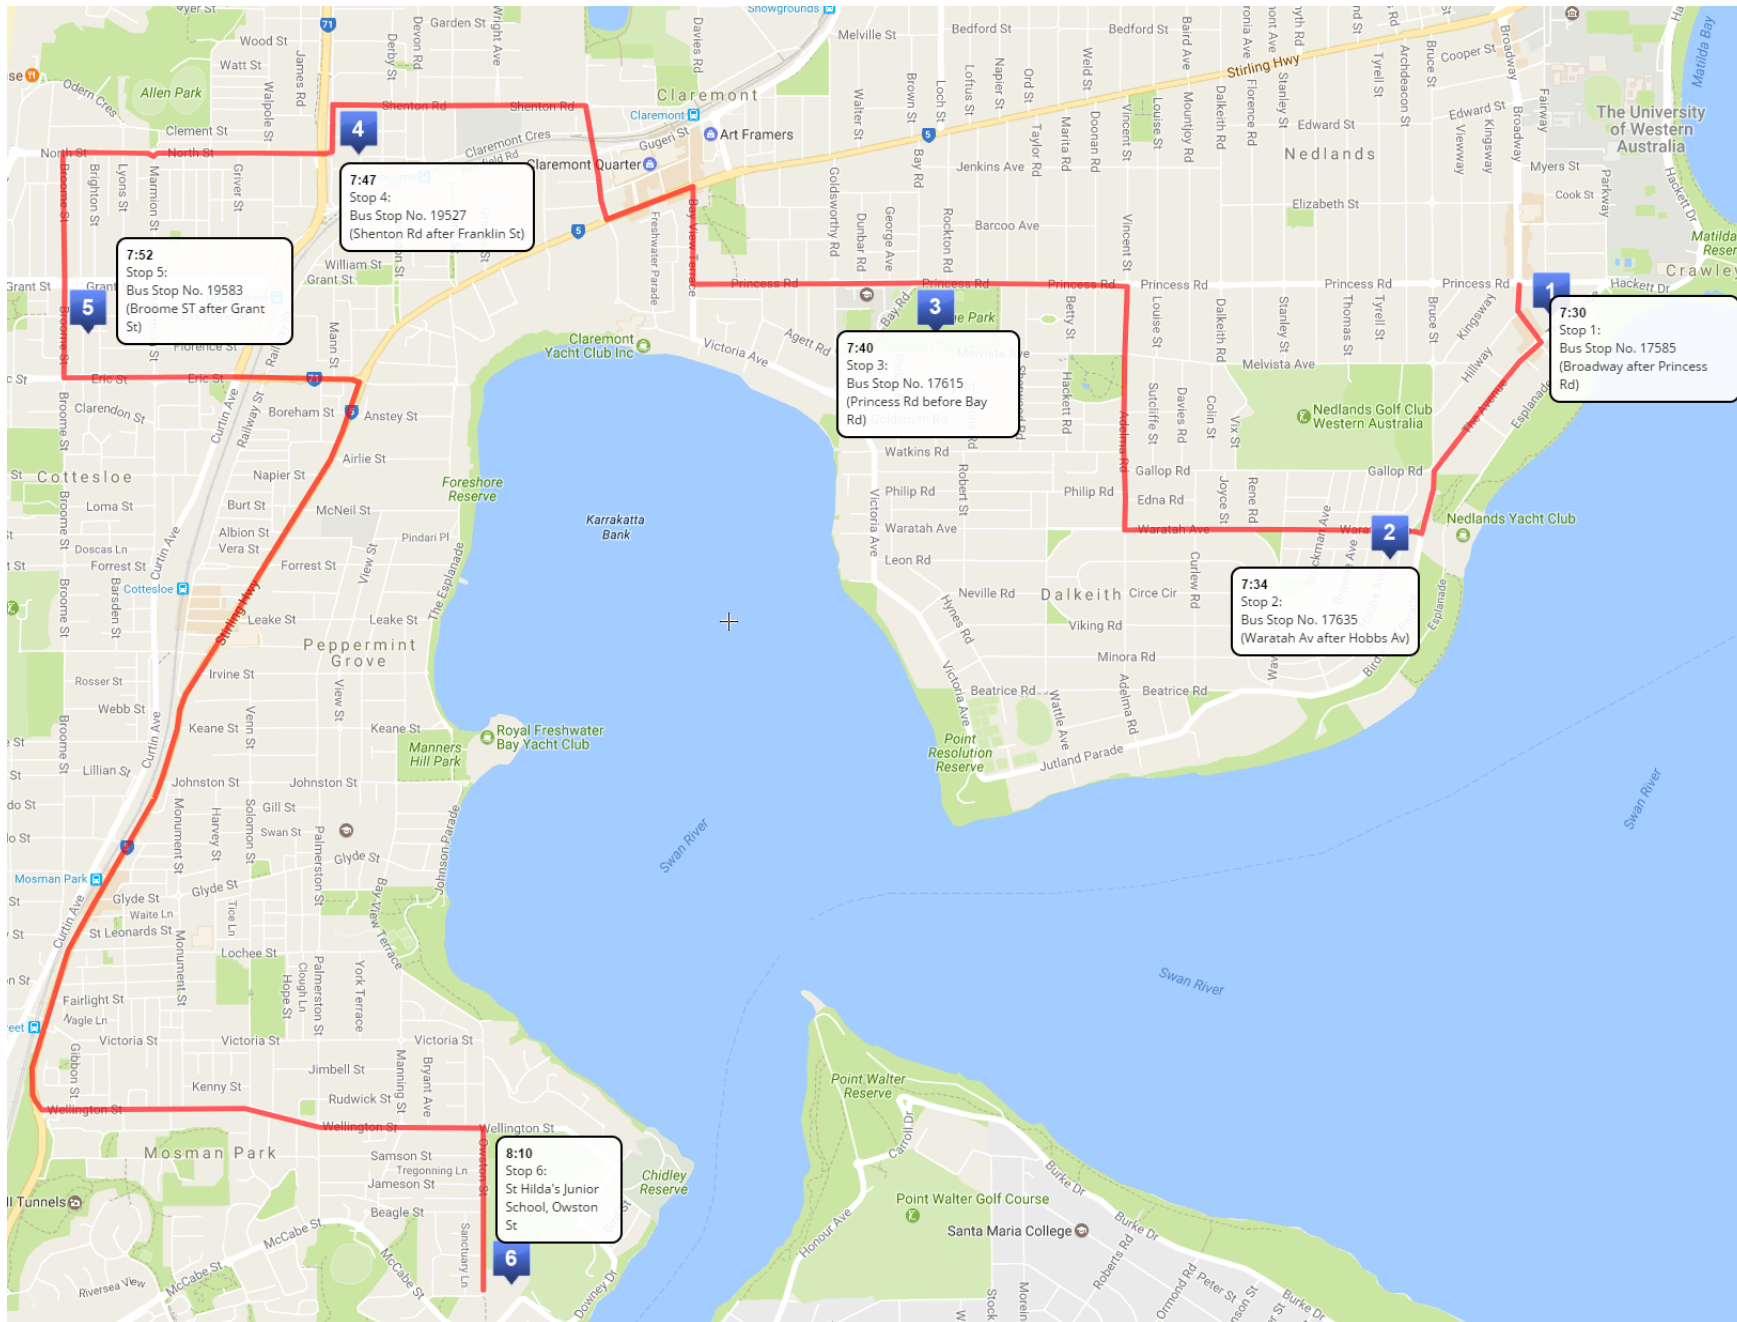

Morning School Run- St Hilda's Western Suburbs

AFTERNOON SCHOOL RUN- St Hilda's Western Suburbs

15:43
Stop 3:
Bus Stop No. 19595
(Broome St After
Torrens St)

15:48
Stop 4:
Bus Stop No. 19528
(Shenton Rd After
Servetus St)

15:55
Stop 5:
Bus Stop No. 17622
(Princess Rd before
Waroonga Rd)

16:04
Stop 7:
Bus Stop No. 17586
(Broadway After
Hillway)

16:01
Stop 6:
Bus Stop No. 17648
(Waratah Av after
Browne Av)

15:34
Stop 2:
Mosman Park Train
Station
Bus Stop No. 10352
(Stirling Hwy, after
St Leonards Street)

15:25
Stop 1-
ST. Hildas Junior
School, Owston St