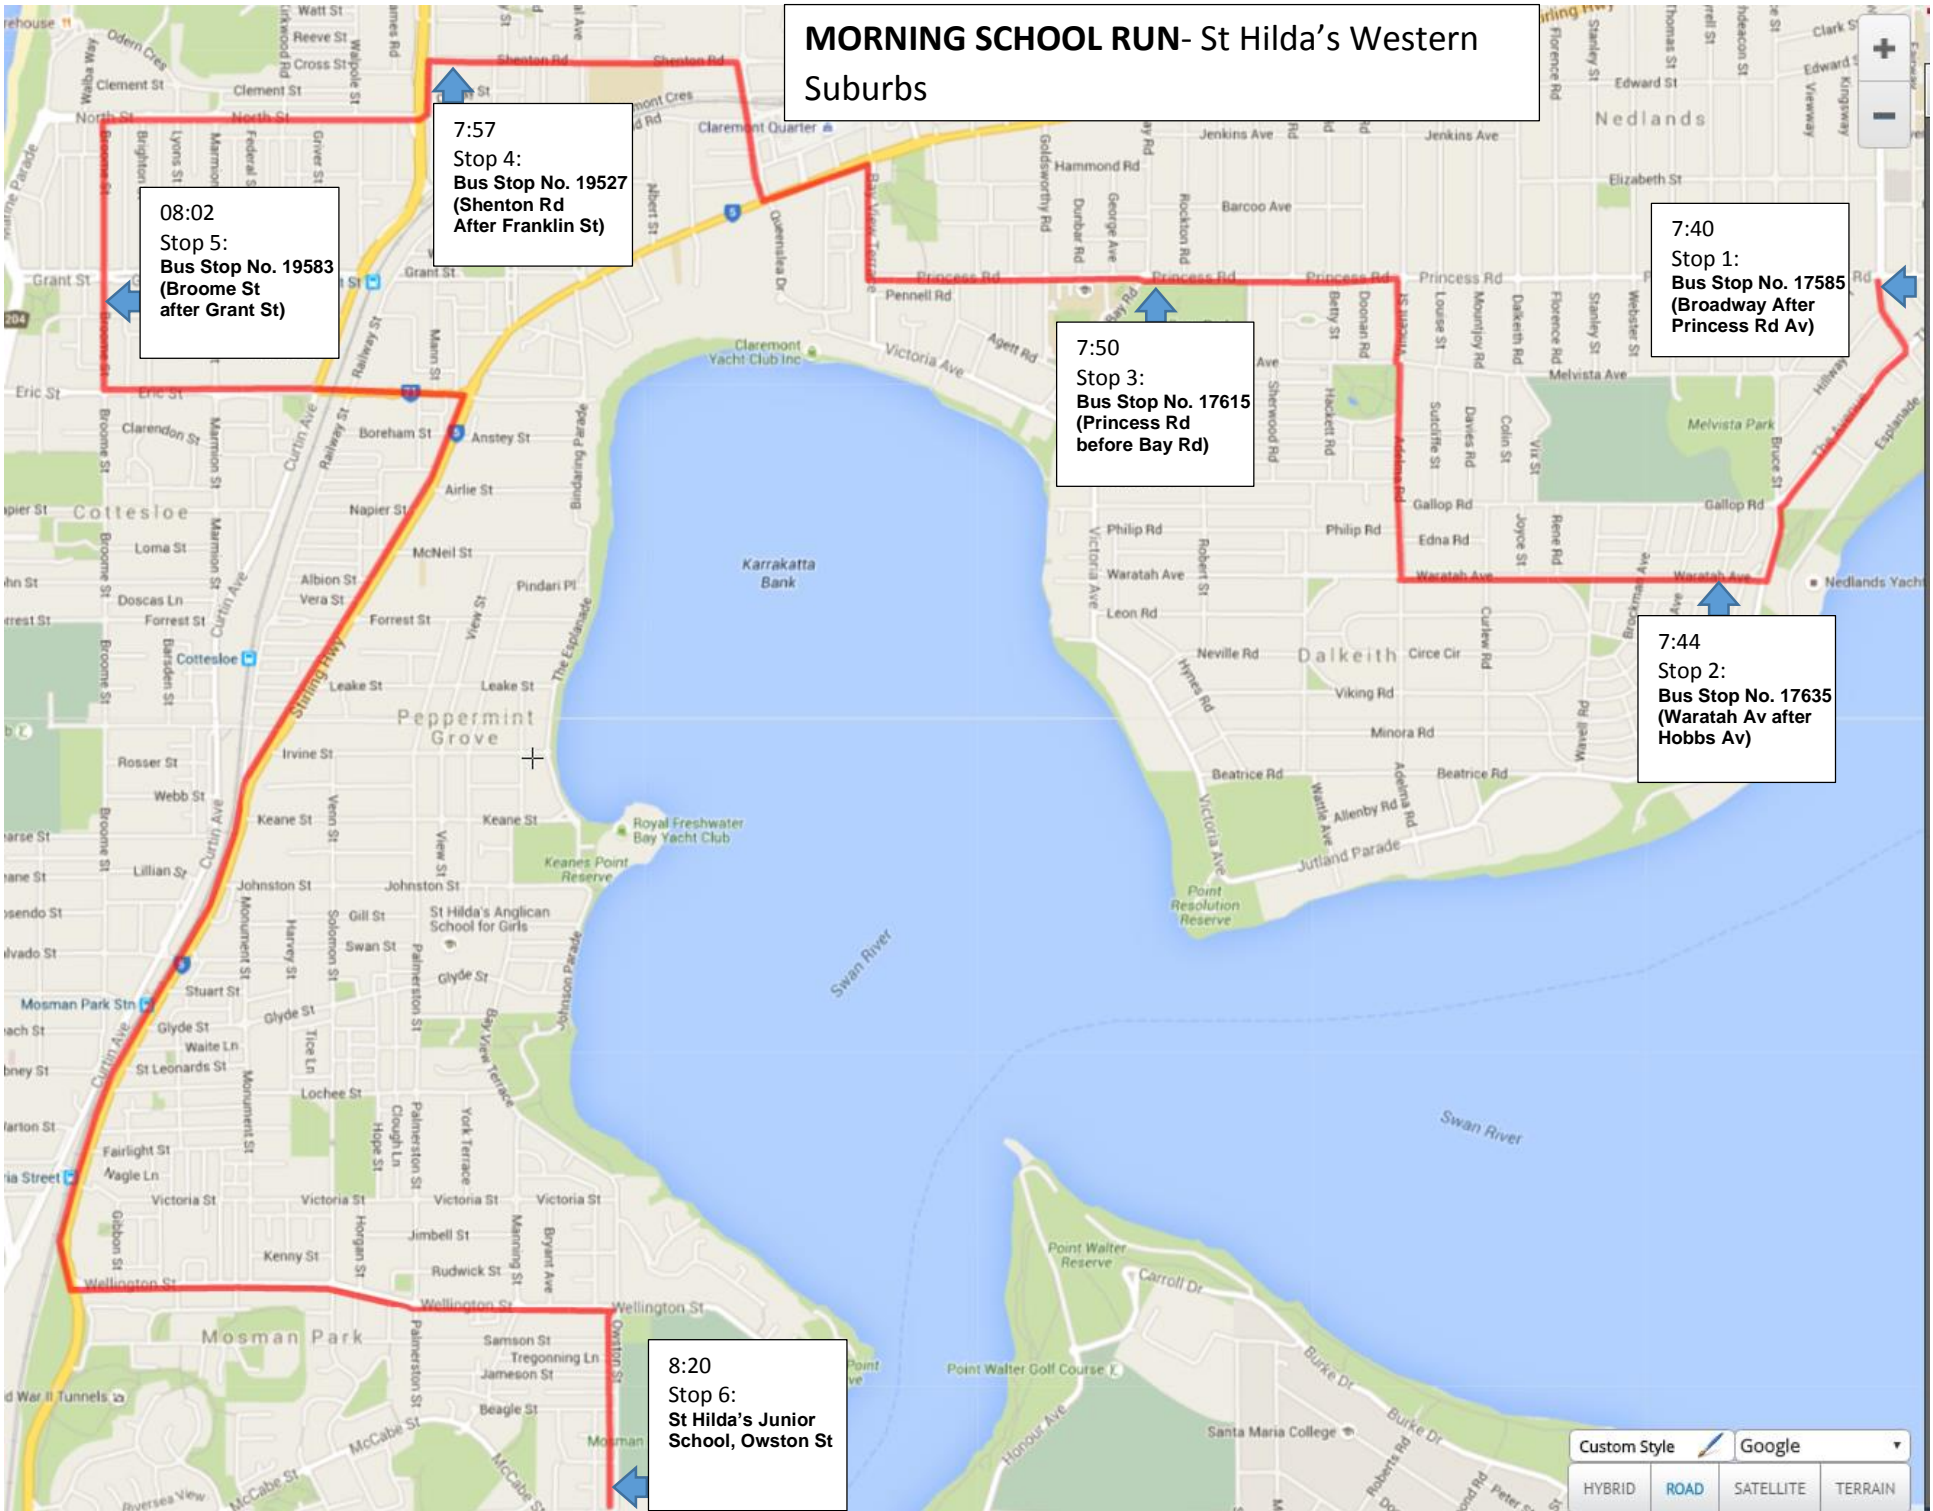

# MORNING SCHOOL RUN- St Hilda's Western Suburbs

08:02  
Stop 5:  
Bus Stop No. 19583  
(Broome St  
after Grant St)

7:57  
Stop 4:  
Bus Stop No. 19527  
(Shenton Rd  
After Franklin St)

7:50  
Stop 3:  
Bus Stop No. 17615  
(Princess Rd  
before Bay Rd)

7:40  
Stop 1:  
Bus Stop No. 17585  
(Broadway After  
Princess Rd Av)

7:44  
Stop 2:  
Bus Stop No. 17635  
(Waratah Av after  
Hobbs Av)

8:20  
Stop 6:  
St Hilda's Junior  
School, Owston St

# AFTERNOON SCHOOL RUN- St Hilda's Western Suburbs

15:43  
Stop 3:  
Bus Stop No. 19595  
(Broome St After  
Torrens St)

15:48  
Stop 4:  
Bus Stop No. 19528  
(Shenton Rd After  
Servetus St)

15:55  
Stop 5:  
Bus Stop No. 17622  
(Princess Rd before  
Waroonga Rd)

16:04  
Stop 7:  
Bus Stop No. 17586  
(Broadway After  
Hillway)

16:01  
Stop 6:  
Bus Stop No. 17648  
(Waratah Av after  
Browne Av)

15:34  
Stop 2:  
Mosman Park Train  
Station  
Bus Stop No. 10352  
(Stirling Hwy, after  
St Leonards Street)