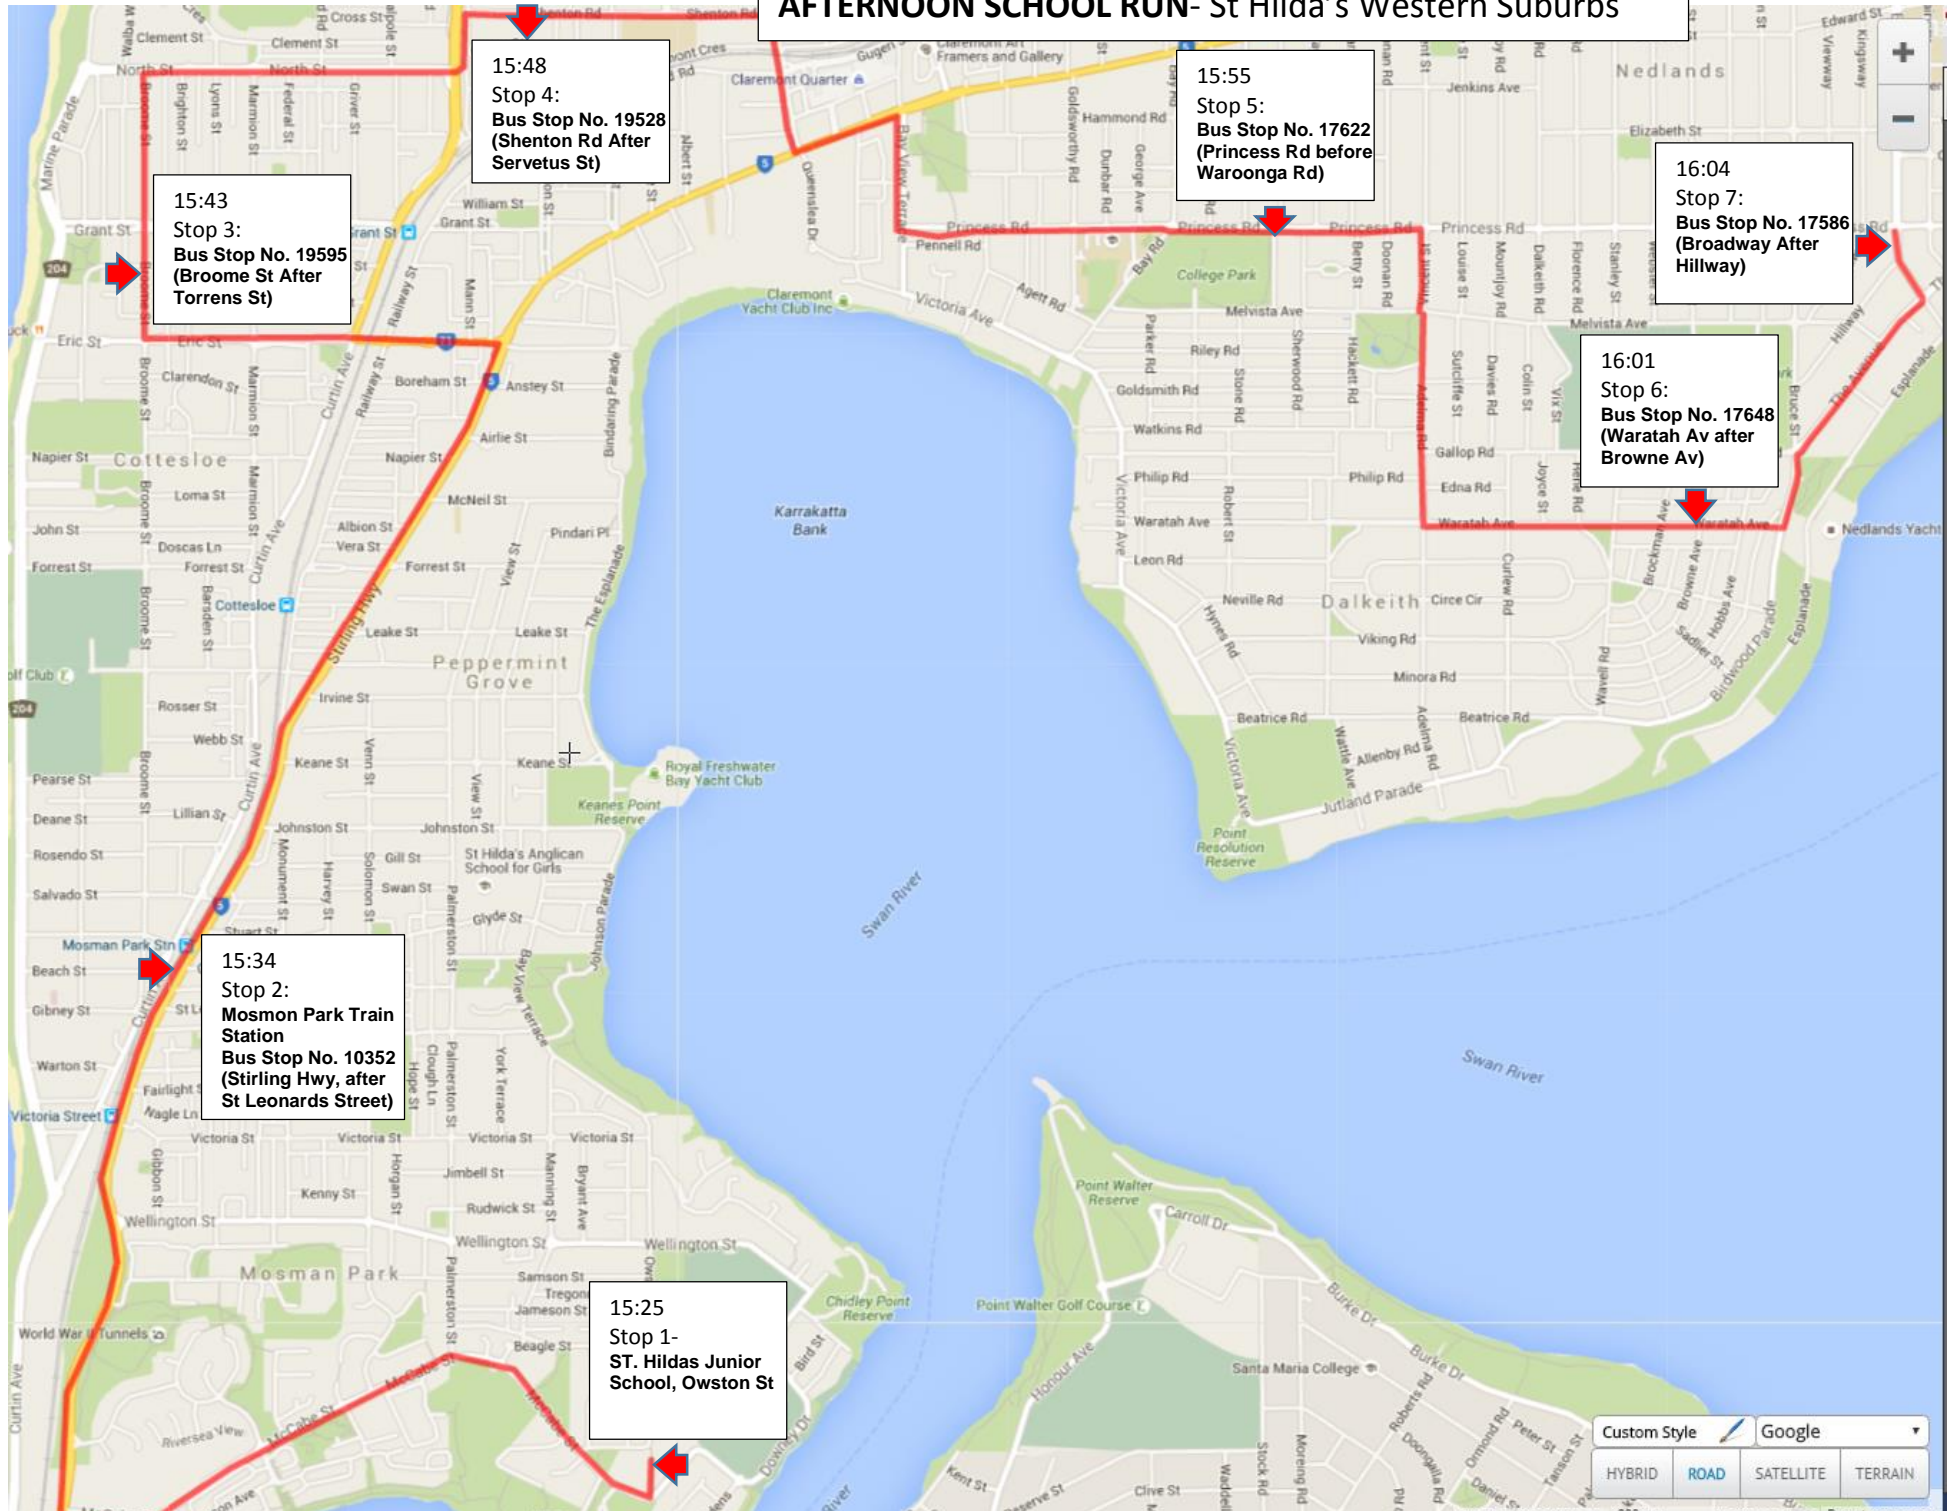

# MORNING SCHOOL RUN- St Hilda's Western Suburbs

08:02  
Stop 5:  
Bus Stop No. 19583  
(Broome St  
after Grant St)

7:57  
Stop 4:  
Bus Stop No. 19527  
(Shenton Rd  
After Franklin St)

7:50  
Stop 3:  
Bus Stop No. 17615  
(Princess Rd  
before Bay Rd)

7:40  
Stop 1:  
Bus Stop No. 17585  
(Broadway After  
Princess Rd Av)

7:44  
Stop 2:  
Bus Stop No. 17635  
(Waratah Av after  
Hobbs Av)

8:20  
Stop 6:  
St Hilda's Junior  
School, Owston St

# AFTERNOON SCHOOL RUN- St Hilda's Western Suburbs

15:43  
Stop 3:  
Bus Stop No. 19595  
(Broome St After  
Torrens St)

15:48  
Stop 4:  
Bus Stop No. 19528  
(Shenton Rd After  
Servetus St)

15:55  
Stop 5:  
Bus Stop No. 17622  
(Princess Rd before  
Waroonga Rd)

16:04  
Stop 7:  
Bus Stop No. 17586  
(Broadway After  
Hillway)

16:01  
Stop 6:  
Bus Stop No. 17648  
(Waratah Av after  
Browne Av)

15:34  
Stop 2:  
Mosman Park Train  
Station  
Bus Stop No. 10352  
(Stirling Hwy, after  
St Leonards Street)