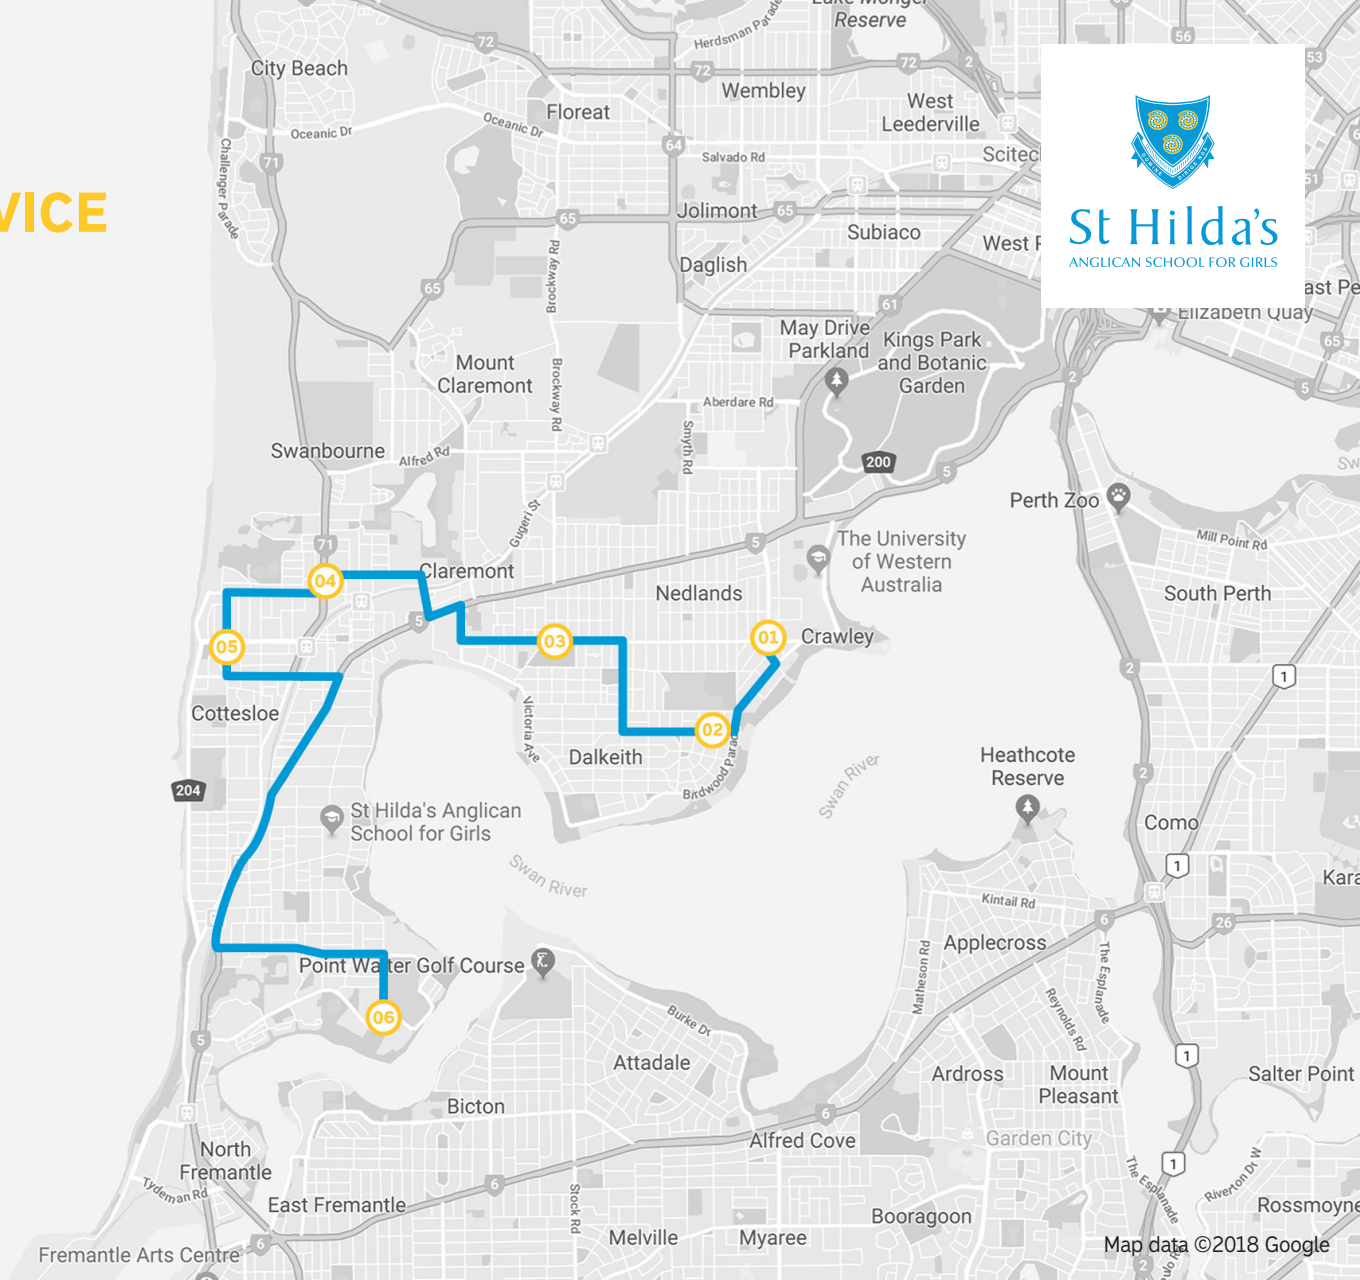

# ST HILDA'S WESTERN SUBURBS BUS SERVICE

## MORNING

STOP	LOCATION	TIME
01	Bus Stop 17585 Broadway after Princess Rd	7:30
02	Bus Stop 17635 Waratah Av after Hobbs Av	7:34
03	Bus Stop 17615, Princess Rd before Bay Rd	7:40
04	Bus Stop 19527, Shenton Rd after Franklin St	7:47
05	Bus Stop 19583, Broome St after Grant St	7:52
06	St Hilda's Junior School	8:10

## AFTERNOON

STOP	LOCATION	TIME
01	St Hilda's Junior School	3:25
02	Bus Stop 10352, Mosman Park Train Station	3:34
03	Bus Stop 19595, Broome St after Torrens St	3:43
04	Bus Stop 19528, Shenton Rd after Servetus St	3:48
05	Bus Stop 17622 Princess Rd before Waroonga Rd	3:55
06	Bus Stop 17648 Waratah Av after Browne Av	4:01
07	Bus Stop 17586 Broadway after Hillway	4:04