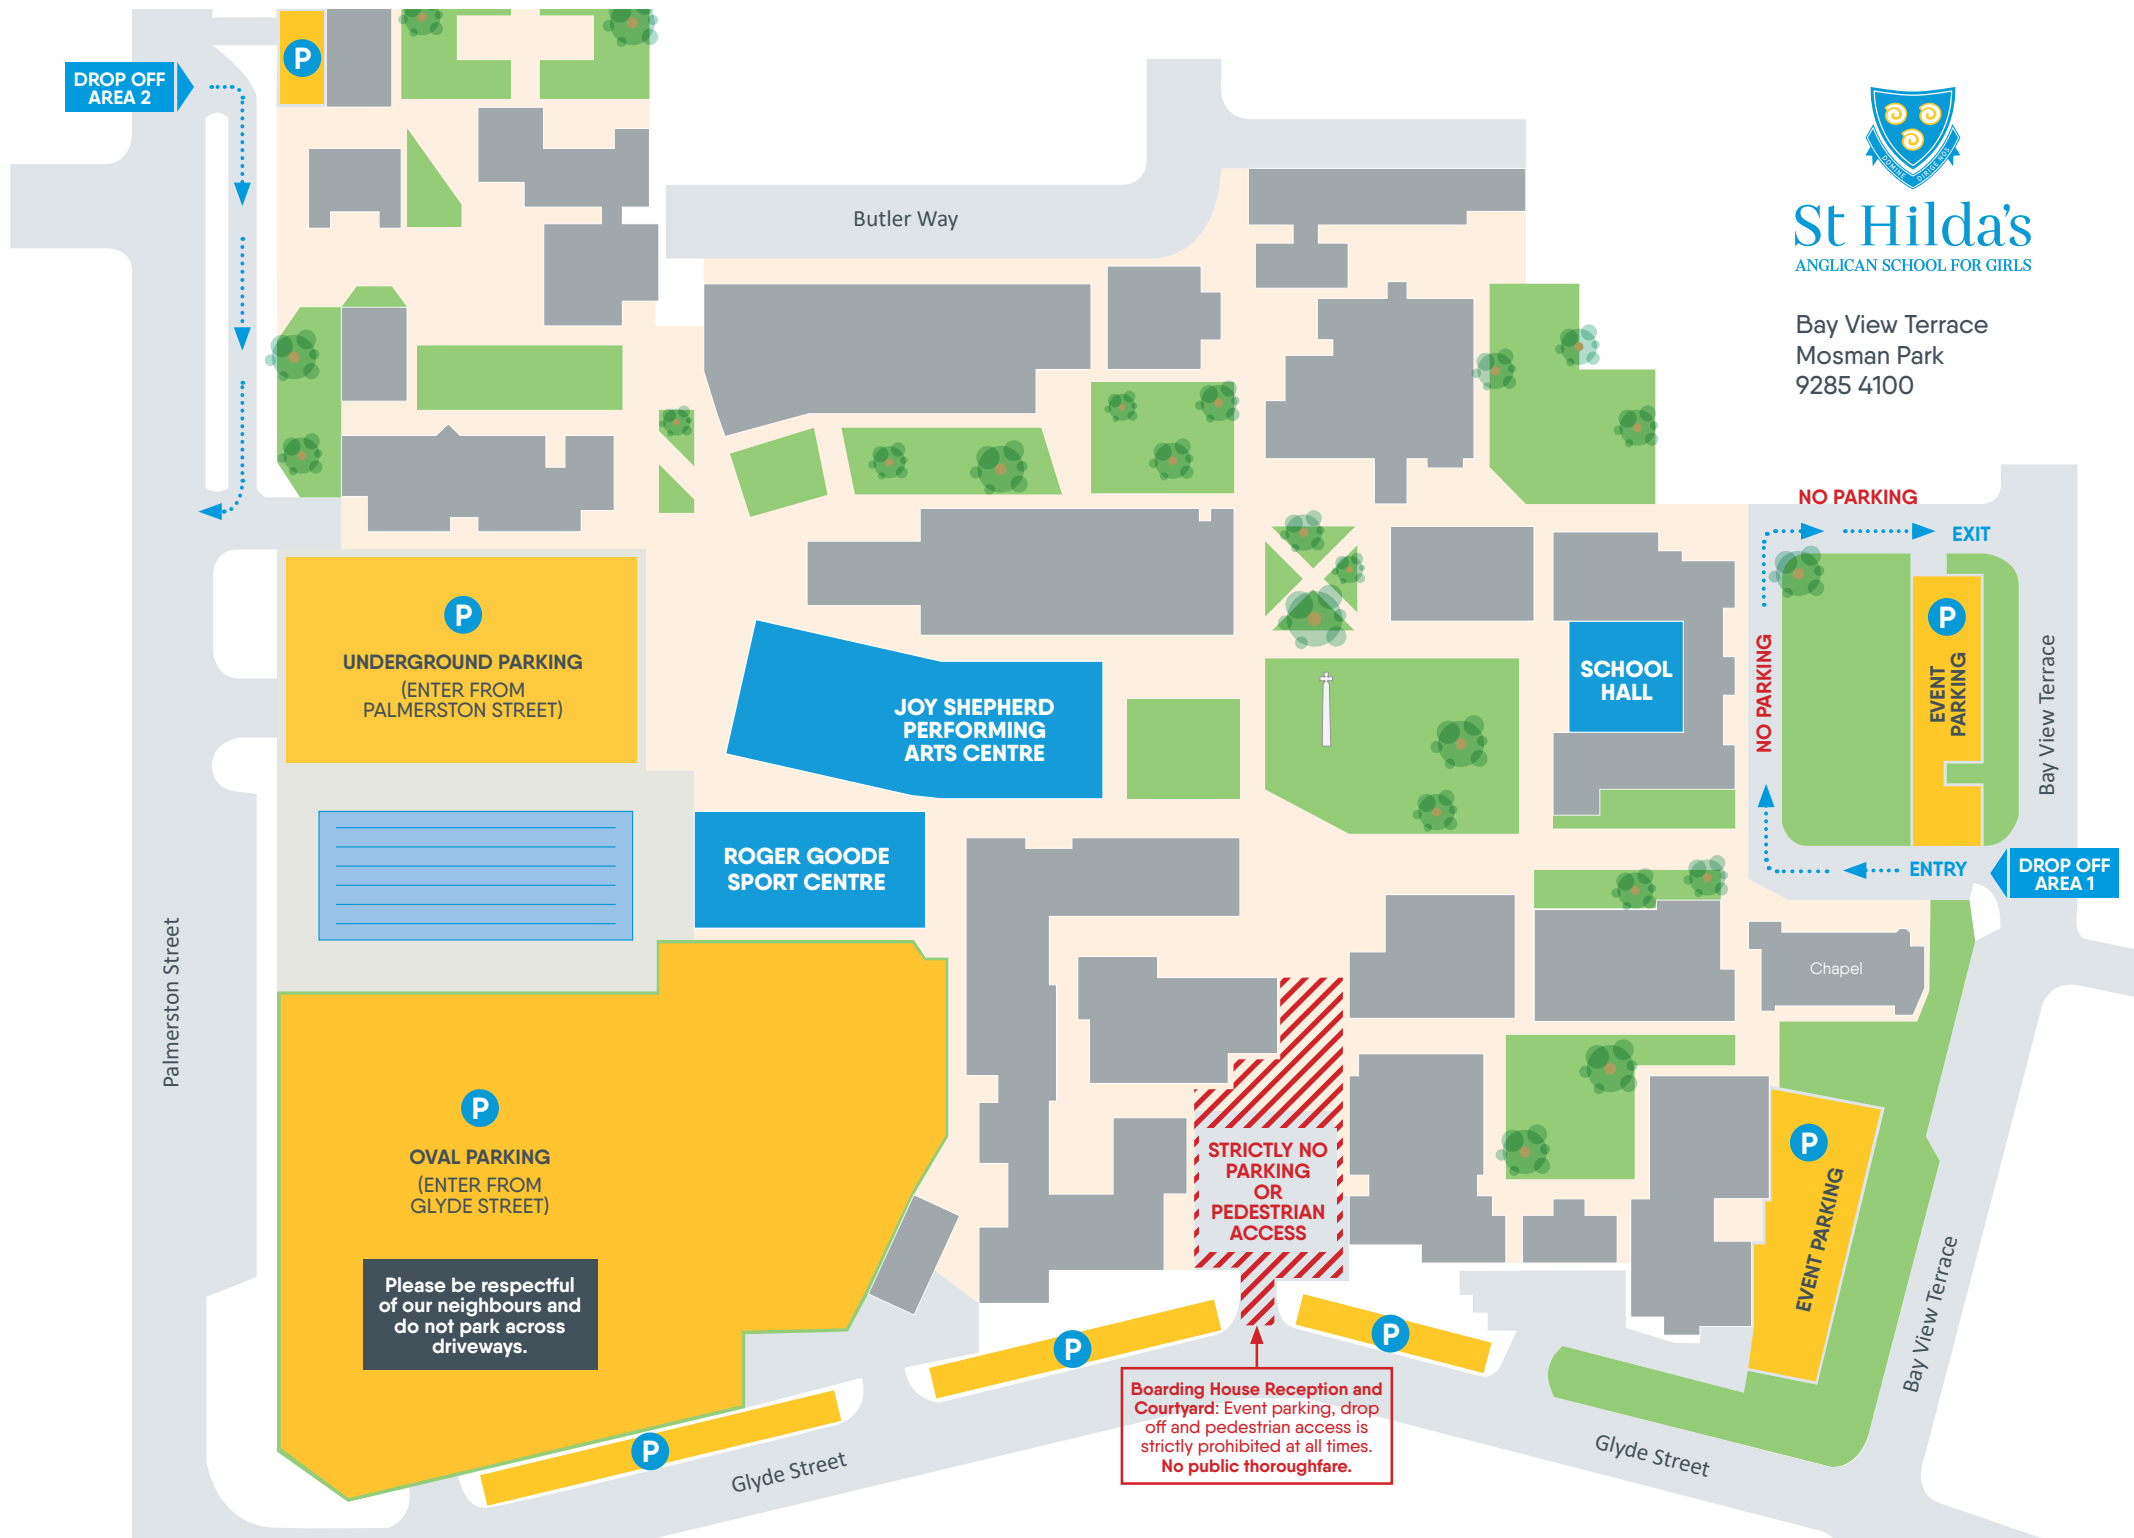

# St Hilda's

ANGLICAN SCHOOL FOR GIRLS

Bay View Terrace  
Mosman Park  
9285 4100

DROPOFF AREA 2

P

P

UNDERGROUND PARKING  
(ENTER FROM PALMERSTON STREET)

JOY SHEPHERD PERFORMING ARTS CENTRE

ROGER GOODE SPORT CENTRE

SCHOOL HALL

NO PARKING

EXIT

NO PARKING

P

EVENT PARKING

DROPOFF AREA 1

ENTRY

Palmerston Street

P

OVAL PARKING  
(ENTER FROM GLYDE STREET)

Please be respectful of our neighbours and do not park across driveways.

STRICTLY NO PARKING OR PEDESTRIAN ACCESS

Boarding House Reception and Courtyard: Event parking, drop off and pedestrian access is strictly prohibited at all times. No public thoroughfare.

P

P

P

EVENT PARKING

Glyde Street

Glyde Street

Bay View Terrace

Bay View Terrace